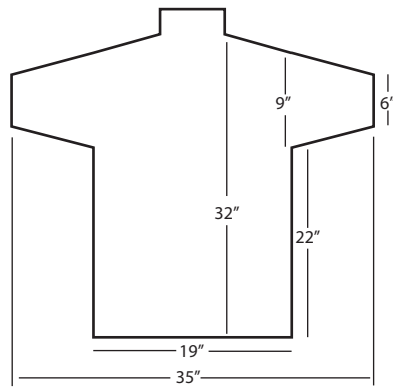

STANDARD AUTO

PALLET SIZE	MAX IMAGE AREA	SCREEN SIZE
10"X16"	9.5"X15.5"H	23"X31"
12"X22"	11.5"X17"H	23"X31"
14" X 22"	13.5" X 17"H	23" X 31"
16"X22"	15.5"X17"H	23"X31"

OVERSIZE AUTO

PALLET SIZE	MAX IMAGE AREA	SCREEN SIZE
12"X22"	11.5"X19.5"H	23"X36"
16"X22"	15.5"X19.5"H	23"X36"
14" X 22"	13.5" X 19.5"H	30"X36"
18"X22"	17.5"X21"H	30"X36"

SUPERSIZE AUTO

PALLET SIZE	MAX IMAGE AREA	SCREEN SIZE
20"X24"	19"X23"H	30"X36"

ALL OVER WING AUTO

PALLET SIZE	MAX IMAGE AREA	SCREEN SIZE
S - M	32"X35"H	46"X50"
L - XL	40"X 35"H	46"X50"

SLEEVE PALLETS:

PALLET SIZE	MAX IMAGE AREA	SCREEN SIZE
5"X23"	4"X21"H	23"X31"

ON THE POCKET:

PALLET SIZE	MAX IMAGE AREA	SCREEN SIZE
3.75"X5"	3"X4"H	23"X31"

TAG PALLETS: SOME LARGER ART MAY FIT DEPENDING ON ARTWORK

PALLET SIZE	MAX IMAGE AREA	SCREEN SIZE
6"X3"	3"X2.5"H	23"X31"
6"X3"	4"X2"H	23"X31"
6"X3"	5"X1.5"H	23"X31"