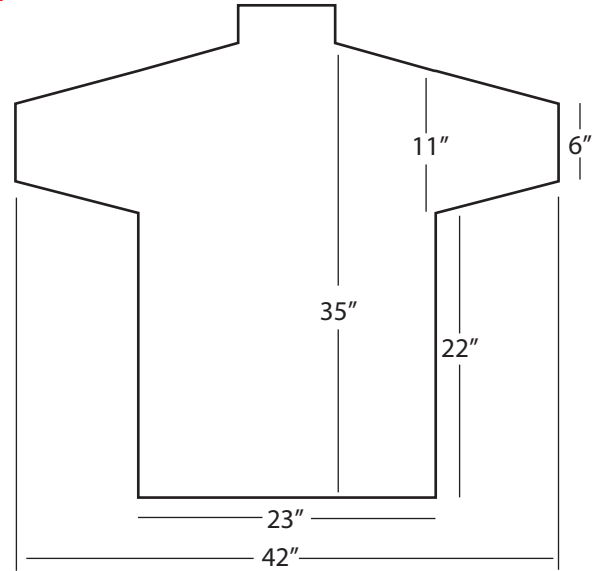

STANDARD AUTO

PALLET SIZE	MAX IMAGE AREA	SCREEN SIZE
10"X16"	9.5"X15.5"H	23"X31"
12"X22"	11.5"X17"H	23"X31"
14" X 22"	13.5" X 17"H	23" X 31"
16"X22"	15.5"X17"H	23"X31"

OVERSIZE AUTO

PALLET SIZE	MAX IMAGE AREA	SCREEN SIZE
12"X22"	11.5"X19.5"H	23"X36"
16"X22"	15.5"X19.5"H	23"X36"
14" X 22"	13.5" X 19.5"H	30"X36"
18"X22"	17.5"X21"H	30"X36"

SUPERSIZE AUTO

PALLET SIZE	MAX IMAGE AREA	SCREEN SIZE
20"X24"	19"X23"H	30"X36"

ALL OVER WING AUTO

PALLET SIZE	MAX IMAGE AREA	SCREEN SIZE
S - M	32"X35"H	46"X50"
L - XL	40"X 35"H	46"X50"

SLEEVE PALLETS:

PALLET SIZE	MAX IMAGE AREA	SCREEN SIZE
5"X23"	4"X21"H	23"X31"

ON THE POCKET:

PALLET SIZE	MAX IMAGE AREA	SCREEN SIZE
3.75"X5"	3"X4"H	23"X31"

TAG PALLETS: SOME LARGER ART MAY FIT DEPENDING ON ARTWORK

PALLET SIZE	MAX IMAGE AREA	SCREEN SIZE
6"X3"	3"X2.5"H	23"X31"
6"X3"	4"X2"H	23"X31"
6"X3"	5"X1.5"H	23"X31"